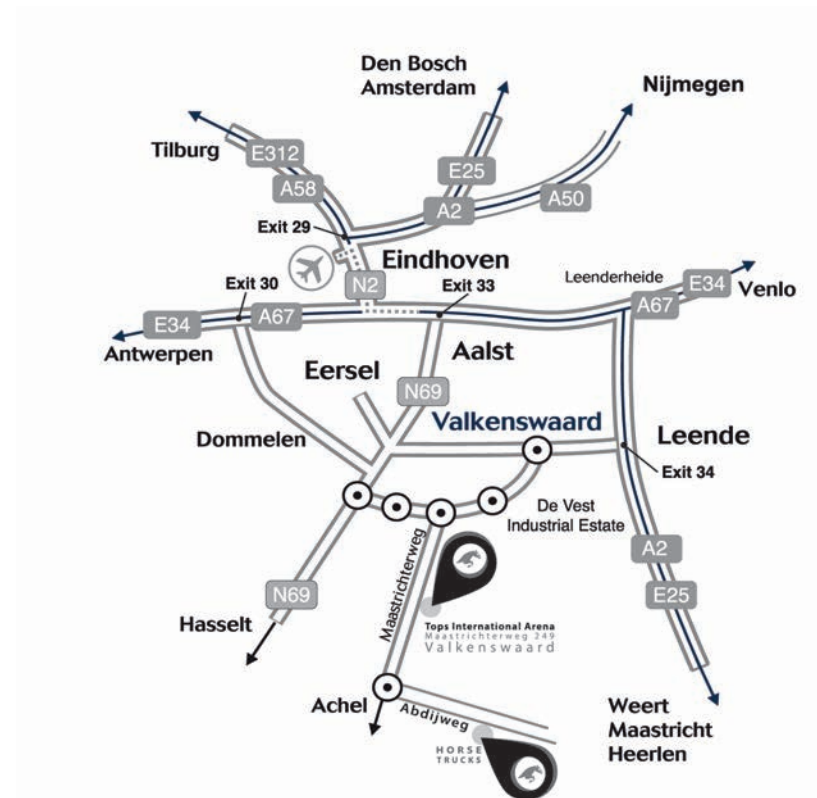

PARKING

! Across the main entrance: Free Parking.

PUBLIC TRANSPORT

! There is a direct train connection from the train station Amsterdam (Airport) to Eindhoven.
! From Eindhoven train station to Valkenswaard take the following bus lines: 170S or 171 or 172.
! From the market of Valkenswaard you can take the bus line 476 to the Maastrichterweg (road of the showground)

SHUTTLE SERVICE

! No Shuttle Service Available.

TAXI

! Taxi Service IVO +31 40 243 44 44

OFFICIAL EVENT HOTELS

! GOLDEN TULIP JAGERSHORST
Valkenswaardseweg 44 5595XB Leende
! DOMMELVALEI Campers/Caravans
Schafterdijk 6 5556VK Valkenswaard